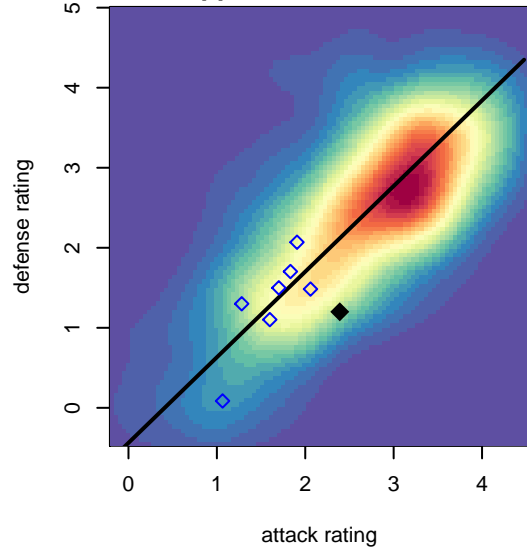

**attack and defense rating
relative to others at age
and all opponents in last 13 months**