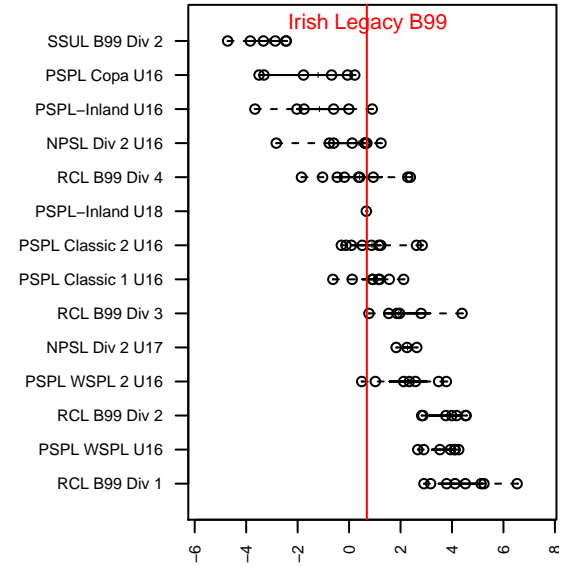

Irish Legacy B99

, WA
B99 total strength=1318
attack=10.92 defense=3.32
fall league = NPSL Div 2 U16

alt names used:
Irish Legacy

Venues played:
2015 NPSL Division 2 U16

**attack and defense variance (black dot)
relative to other teams
and top 10 in region**

**attack and defense rating
relative to others at age
and all opponents in last 13 months**

Performance relative to 13 month average

Performance relative to 13 month average

date	home		away		venue	pred.home	pred.away
2015-12-06	Irish Legacy B99	4	NSC Velocity B99	0	2015 NPSL Division 2 U16	3.05	1.18
2015-11-22	Irish Legacy B99	4	TC United B99	2	2015 NPSL Division 2 U16	3.25	1.56
2015-11-15	Newport FC Warriors B99	1	Irish Legacy B99	5	2015 NPSL Division 2 U16	2.29	2.25
2015-11-08	Irish Legacy B99	1	Seattle United W Blue B99	1	2015 NPSL Division 2 U16	2.13	2.10
2015-11-01	Irish Legacy B99	8	South Whidbey United B99	2	2015 NPSL Division 2 U16	10.20	0.95
2015-10-25	NSC Velocity B99	1	Irish Legacy B99	1	2015 NPSL Division 2 U16	1.18	3.05
2015-10-18	TC United B99	1	Irish Legacy B99	1	2015 NPSL Division 2 U16	1.56	3.25
2015-10-11	Seattle United S Blue B99	2	Irish Legacy B99	2	2015 NPSL Division 2 U16	2.32	1.44
2015-10-04	Seattle United W Blue B99	3	Irish Legacy B99	3	2015 NPSL Division 2 U16	2.10	2.13
2015-09-27	South Whidbey United B99	3	Irish Legacy B99	9	2015 NPSL Division 2 U16	0.95	10.20
2015-09-20	Irish Legacy B99	2	Newport FC Warriors B99	3	2015 NPSL Division 2 U16	2.25	2.29
2015-09-13	Irish Legacy B99	6	Crossfire Select Enslow B99	1	2015 NPSL Division 2 U16	2.80	1.52