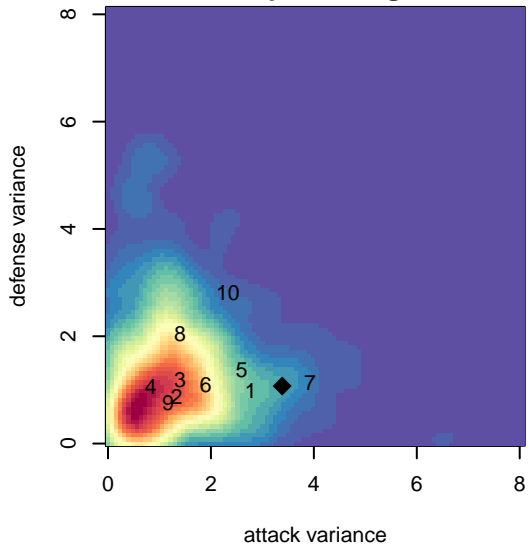

Irish Legacy B99

, WA
B99 total strength=1318
attack=10.92 defense=3.32
fall league = NPSL Div 2 U16

alt names used:
Irish Legacy

Venues played:
2015 NPSL Division 2 U16

**attack and defense variance (black dot)
relative to other teams
and top 10 in region**